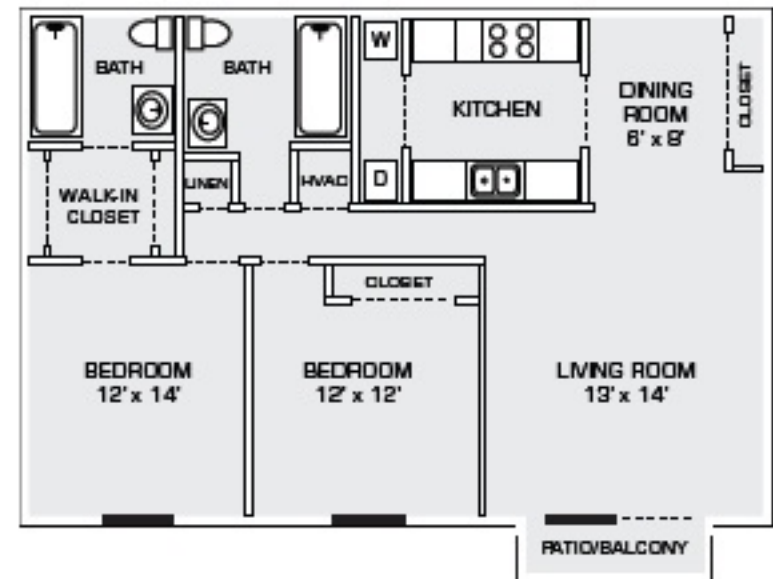

BLYTHEWOOD

3510 Hillsboro Pike

- 1&2 Bedroom units
- Granite countertops
- Subway tile backsplashes
- Hardwood flooring in ground floor units
- Italian porcelain tile flooring in kitchen and bathrooms
- Stainless steel appliances
- White cabinets
- Brushed nickel hardware throughout
- Designer lighting
- 1 bed/1 bath units-approximately 800 square feet
- 2 bed/2 bath units-approximately 1100 square feet