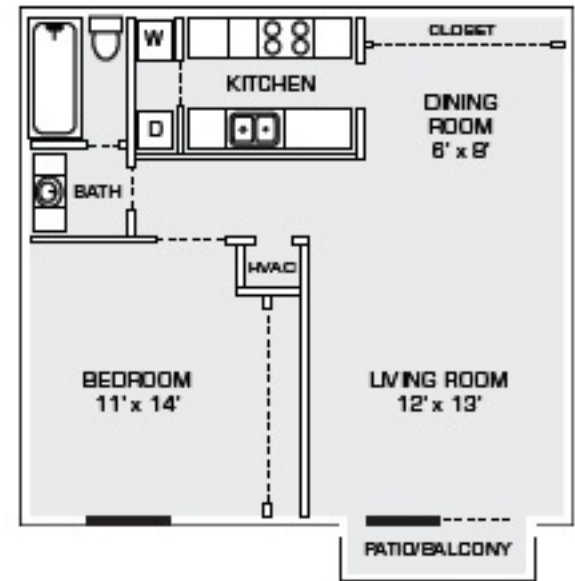

BLYTHEWOOD

3510 Hillsboro Pike

- 1&2 Bedroom units
- Granite countertops
- Subway tile backsplashes
- Hardwood flooring in ground floor units
- Italian porcelain tile flooring in kitchen and bathrooms
- Stainless steel appliances
- White cabinets
- Brushed nickel hardware throughout
- Designer lighting
- 1 bed/1 bath units-approximately 800 square feet
- 2 bed/2 bath units-approximately 1100 square feet